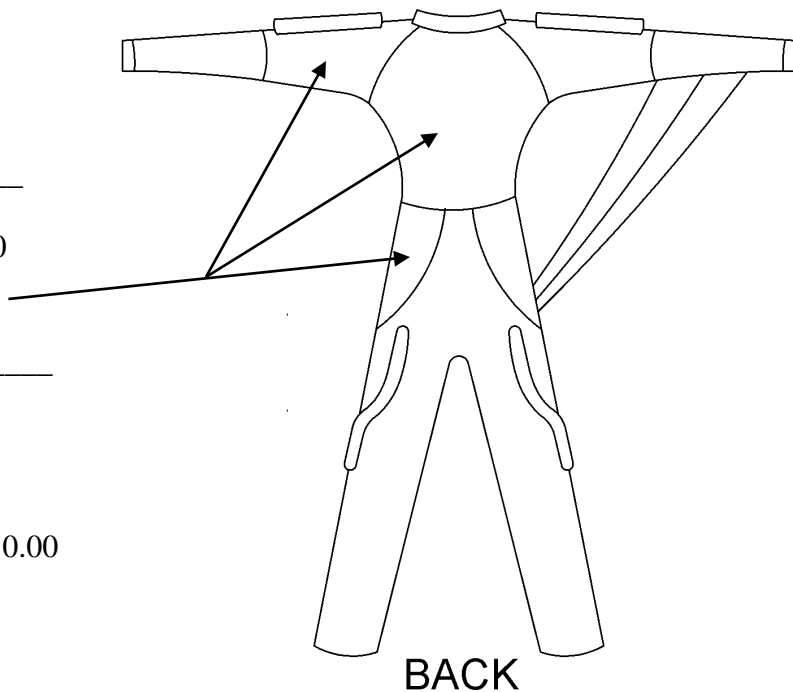

SPANDEX BACK COLOR _____

Suit comes with an inside left chest pocket and on right thigh

OPTIONAL

- ____ Arm & Leg Gripper $40.00 color _____
- ____ Cordura Grippers $15.00