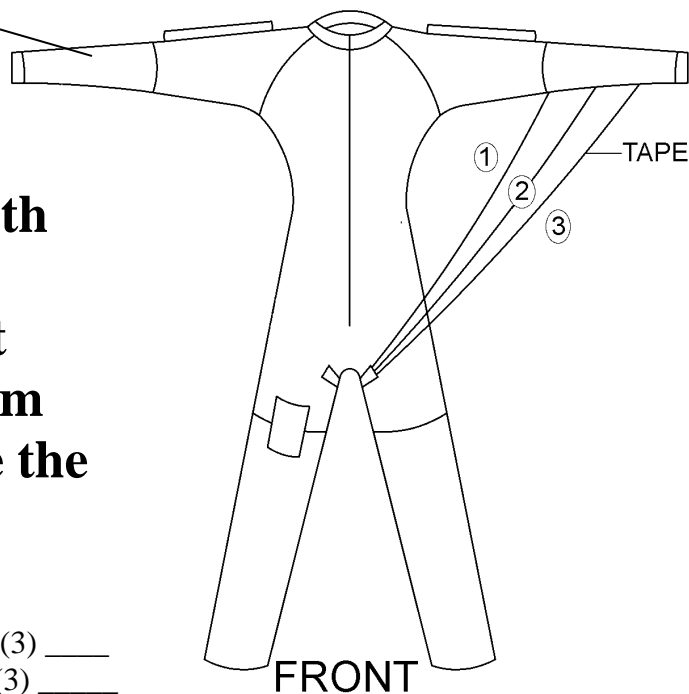

**TORSO / COLOR** \_\_\_\_\_

- \_\_\_\_ Nylon
- \_\_\_\_ Polycotton
- \_\_\_\_ Supplex
- \_\_\_\_ Lining \$15.00
- \_\_\_\_ Coolmax Lining \$18.00
- \_\_\_\_ Velcro Zipper Tab \$10.00

**Our Camera suits are available with any combination of wing size and attachment. Small Wings attach at elbow Medium attach mid –forearm and Large attach at wrist. Choose the style that fits your needs**

**WING COLOR** \_\_\_\_\_

- \_\_\_\_ No Clip **325.00** Small (1) \_\_\_\_\_ Med (2) \_\_\_\_\_ Large (3) \_\_\_\_\_
- \_\_\_\_ Clip **340.00** Small (1) \_\_\_\_\_ Med (2) \_\_\_\_\_ Large (3) \_\_\_\_\_
- Clip Placement: Hip Clip \_\_\_\_\_ Inner Thigh Clip \_\_\_\_\_
- \_\_\_\_ Velcro Sandwich with Thigh Clip **365.00**
- Small (1) \_\_\_\_\_ Med(2) \_\_\_\_\_ Large (3) \_\_\_\_\_